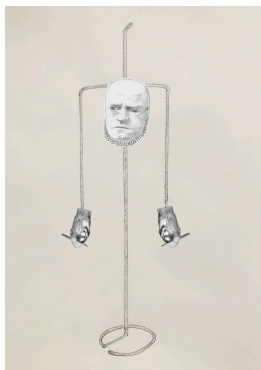

## Simon Starling

**The Artist, Wearing a Mask of Adolph Menzel, Holds Plaster Casts of the Ambidextrous German Painter's Left and Right Hands (and Other Interventions)**

28.2. – 5.7.2026

Kunst Museum Winterthur | Reinhart am Stadtgarten

1

**Simon Starling**  
*Ritterstrasse 43, 2021*

2

**Simon Starling**  
*Project for an Exhibition, Part 2:  
The Time Team Visits the Museum, 2024/2025*

3

**Simon Starling**  
*Pin Board / The Pencil of Menzel and The Path on  
the Wolf: Mind Map, 2021*

4

**Simon Starling**  
*The Artist Wearing a Mask of Adolph Menzel and Holding Plaster  
Casts of the Left and Right Hands of the Ambidextrous German  
Painter, 2025 (Sketch)*

5

**Simon Starling**

*The Artist Wearing a Mask of Adolph Menzel and Holding Plaster Casts of the Left and Right Hands of the Ambidextrous German Painter, 2025 (Detail)*

6

**Simon Starling**

*The Artist Wearing a Mask of Adolph Menzel and Holding Plaster Casts of the Left and Right Hands of the Ambidextrous German Painter, 2025 (Detail)*

Für alle Bilder gilt: © 2025, Pro Litteris, Zurich